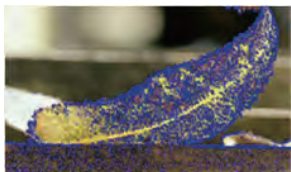

Video Scopes

Waveform and Vector Scope can be used for SDI and HDMI. The Waveform can be set for upper and lower luminance threshold levels indicated by color.

WAVEFORM

VECTOR

Video Assist

Red/Blue Peaking focus assist

R/G/B/Mono only mode

Over exposure zebra stripes

False color with color chart

Audio Meters

Up to 16 Channels of SDI embedded or 2 channels of HDMI audio levels can be displayed with a choice of options including level reference settings and gain.