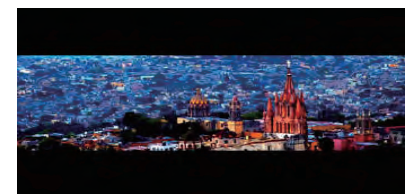

Anamorphic De-squeeze

De-squeeze the image from a camera anamorphic lens, Aspect Formats:
16x9,
4x3,
x1.3 Anamorphic De-Squeeze
x2.0 Anamorphic De-Squeeze
x2.0 MAG Anamorphic De-Squeeze