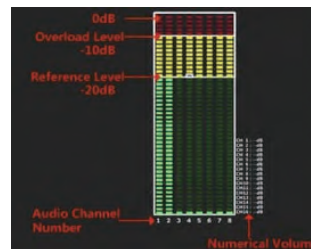

Video Scopes

Waveform and Vector Scope can be used for SDI and HDMI. The Waveform can be set for upper and lower luminance threshold levels indicated by color.

WAVEFORM

VECTOR

Video Assist

Red/Blue Peaking focus assist

R/G/B/Mono only mode

Over exposure zebra stripes

False color with color chart

Audio Meters

Up to 16 Channels of SDI embedded or 2 channels of HDMI audio levels can be displayed with a choice of options including level reference settings and gain.