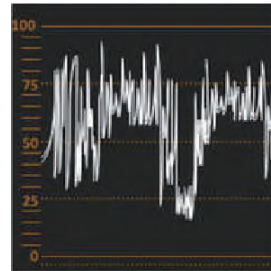

■ Features

SDR/HDR De-log LUTs

Pre-loaded multi camera de-log SDR LUTs and HDR LUTs:

SDR LUTs

ARRI Log-C Rec709
RED L3G10RWG Rec709
RED RedLogFilm RG3
SONY S-Log2SGamut LC709
SONY S-Log3SG3Cine LC709
Panasonic V-Log Rec709
Canon C-Log1/2/3Cine Rec709
JVC J-Log1 Rec709
BMD 4.6K Film/V3 Rec709
BMD 4K Film/V2/V3 Rec709
BMD CC Film/V2 Rec709

HDR LUTs

ARRI Log-C HLG Rec2020
ARRI Log-C PQ Rec2020
RED L3G10 HLG Rec2020
RED L3G10 PQ Rec2020
SONY S-Log3 Cin HLG Rec2020
SONY S-Log3 Cin PQ Rec2020
SONY S-Log3 SG3 HLG Rec2020
SONY S-Log3 SG3 PQ Rec2020
Panasonic V-Log PQ Rec2020
Panasonic V-Log PQ Rec2020
Canon C-log2/3Cin HLG Rec2020
Canon C-log2/3Cin PQ Rec2020

Video Scopes

Waveform and Vector Scope can be used for SDI and HDMI. The Waveform can be set for upper and lower luminance threshold levels indicated by color.

WAVEFORM