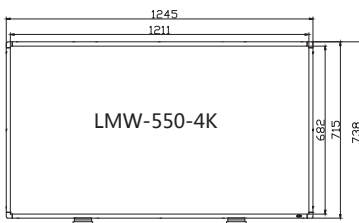

## Specifications

Panel	LMW-420-4K	LMW-550-4K	LMW-650-4K
Size	42"	55"	65"
Resolution	3840x2160		
Color Depth	10bits		
Backlight	LED		
Viewing Angle	178°x178°		
Brightness	350cd/m <sup>2</sup>	400cd/m <sup>2</sup>	450cd/m <sup>2</sup>
Contrast Ratio	5000:1	4000:1	1400:1
<b>Input Terminals</b>			
3G/HSD/SD-SDI	BNC (x4), 800mVp-p +/-10%		
DVI-D	DVI-Dx4 (compatible with HDMI, support HDCP)		
Audio	2ch stereo, 5dBu, Impedance≥47K, RCA (x2)		
<b>Output Terminals</b>			
3G/HSD/SD-SDI	BNC (x1), 800mVp-p +/-10%, active loop through		
Audio Monitor	1ch stereo, 5dBu, Impedance ≤ 500Ω, RCA (x1)		
Earphone	Stereo mini jack (x1)		
Speaker	5.0 W+5.0 W		
<b>External Control</b>			
GPI	6 GPI Input, RJ45 (x1)		
RS485	RS485, can be cascaded, RJ45 (x2)		
Ethernet	10/100M Adaptive, RJ45 (x1)		
<b>General</b>			
Power	100-240V 50/60Hz		
Power Consumption	120W	180 W	240W
Operating Temperature	0°C to 35°C (32°F to 95°F) Recommended: 20°C to 30°C (68°F to 86°F)		
Operating Humidity	20% to 80% no condensation		
Weight (Net)	21kg (46.3lbs)	28kg (61.7lbs)	39Kg (86.0lbs)

## Dimensions

### Main Body:

954×553×81 (mm)  
37.6×21.8×3.2 (inch)

### Main Body:

1245×715×81 (mm)  
49.0×28.1×3.2 (inch)