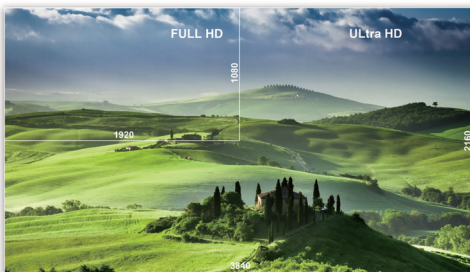

Highlights

3840×2160 Display Resolution

Each incorporates a wide viewing angle IPS LCD panel with precise uniformity control and can accurately display the broadcast standard color space.