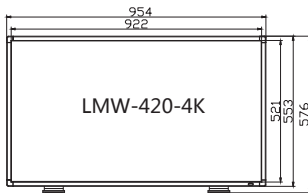

## Specifications

Panel	LMW-420-4K	LMW-550-4K	LMW-650-4K
Size	42"	55"	65"
Resolution	3840x2160		
Color Depth	10bits		
Backlight	LED		
Viewing Angle	178°x178°		
Brightness	350cd/m <sup>2</sup>	400cd/m <sup>2</sup>	450cd/m <sup>2</sup>
Contrast Ratio	5000:1	4000:1	1400:1
<b>Input Terminals</b>			
3G/HSD/SD-SDI	BNC (x4), 800mVp-p +/-10%		
DVI-D	DVI-Dx4 (compatible with HDMI, support HDCP)		
Audio	2ch stereo, 5dBu, Impedance≥47K, RCA (x2)		
<b>Output Terminals</b>			
3G/HSD/SD-SDI	BNC (x1), 800mVp-p +/-10%, active loop through		
Audio Monitor	1ch stereo, 5dBu, Impedance ≤ 500Ω, RCA (x1)		
Earphone	Stereo mini jack (x1)		
Speaker	5.0 W+5.0 W		
<b>External Control</b>			
GPI	6 GPI Input, RJ45 (x1)		
RS485	RS485, can be cascaded, RJ45 (x2)		
Ethernet	10/100M Adaptive, RJ45 (x1)		
<b>General</b>			
Power	100-240V 50/60Hz		
Power Consumption	120W	180 W	240W
Operating Temperature	0°C to 35°C (32°F to 95°F) Recommended: 20°C to 30°C (68°F to 86°F)		
Operating Humidity	20% to 80% no condensation		
Weight (Net)	21kg (46.3lbs)	28kg (61.7lbs)	39Kg (86.0lbs)

### Main Body:

954×553×81 (mm)  
37.6×21.8×3.2 (inch)

### Main Body:

1245×715×81 (mm)  
49.0×28.1×3.2 (inch)

### Main Body:

1461×837×81 (mm)  
57.5×32.9×3.2 (inch)