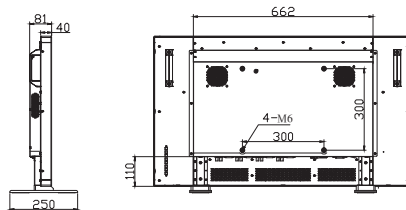

## Specifications

Panel	LMW-420-4K	LMW-550-4K	LMW-650-4K
Size	42"	55"	65"
Resolution	3840x2160		
Color Depth	10bits		
Backlight	LED		
Viewing Angle	178°x178°		
Brightness	350cd/m <sup>2</sup>	400cd/m <sup>2</sup>	450cd/m <sup>2</sup>
Contrast Ratio	5000:1	4000:1	1400:1
<b>Input Terminals</b>			
3G/HSD/SD-SDI	BNC (x4), 800mVp-p +/-10%		
DVI-D	DVI-Dx4 (compatible with HDMI, support HDCP)		
Audio	2ch stereo, 5dBu, Impedance≥47K, RCA (x2)		
<b>Output Terminals</b>			
3G/HSD/SD-SDI	BNC (x1), 800mVp-p +/-10%, active loop through		
Audio Monitor	1ch stereo, 5dBu, Impedance ≤ 500Ω, RCA (x1)		
Earphone	Stereo mini jack (x1)		
Speaker	5.0 W+5.0 W		
<b>External Control</b>			
GPI	6 GPI Input, RJ45 (x1)		
RS485	RS485, can be cascaded, RJ45 (x2)		
Ethernet	10/100M Adaptive, RJ45 (x1)		
<b>General</b>			
Power	100-240V 50/60Hz		
Power Consumption	120W	180 W	240W
Operating Temperature	0°C to 35°C (32°F to 95°F) Recommended: 20°C to 30°C (68°F to 86°F)		
Operating Humidity	20% to 80% no condensation		
Weight (Net)	21kg (46.3lbs)	28kg (61.7lbs)	39Kg (86.0lbs)

### Main Body:

954×553×81 (mm)  
37.6×21.8×3.2 (inch)

### Main Body:

1245×715×81 (mm)  
49.0×28.1×3.2 (inch)

### Main Body:

1461×837×81 (mm)  
57.5×32.9×3.2 (inch)